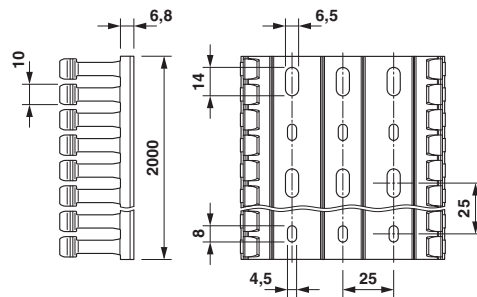

Cable duct for installation and mounting in control cabinets, blue, comprising upper part and mounting base, width: 100 mm, height: 60 mm, length: 2000 mm

Your advantages

- ✓ Easy, burr-free cutting with minimum effort using the CUTFOX-CD cable duct cutter
- ✓ Thanks to its leverage and special cutting geometry, the PPS CD cable duct cutter enables easy, burr-free cutting with minimum effort
- ✓ Predetermined breaking point enables tool-free, burr-free removal of bars
- ✓ The wide, diagonal heads of the cable duct bars make it easy to fit the cover and hold it securely in place
- ✓ Installed conductors are securely held in place by means of wire retaining clips that can be snapped onto bars on the side
- ✓ Plastic body-bound rivets enable easy fixing of cable ducts using the rivet setting tool

Drawings

Dimensional drawing

Base perforation according to DIN EN 50085

Classifications

eCl@ss

eCl@ss 10.0.1	27400703
eCl@ss 11.0	27400703
eCl@ss 4.0	27140600
eCl@ss 4.1	27140600
eCl@ss 5.0	27140600
eCl@ss 5.1	27140600